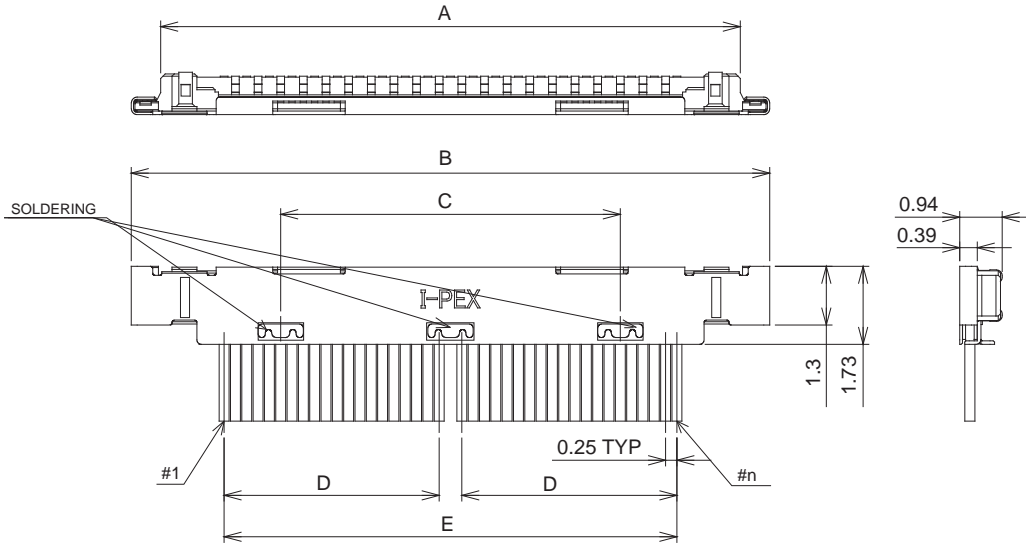

CABLINE[®]-UX

0.25mm Pitch Right Angle Stacking Type

- Mating Height : MAX 1.1mm
- Depth : 2.4mm Super Small Connector
- Easy operation by appropriate click feeling and stable transmission by strong ground structure are remarkable points
- W-Point Contact with High mating reliability
- Soldering connection

【Number of Position】

34p, 40p, 50p

【Ordering Code】

PLUG Connector Set (for Cable)

Parts Ordering (HOUSING)

20510- 0 ** T - 01
 ① ②

Parts Ordering (Metal Cover)

2732- ** 1
 ①

①	POS.	34: 34pos 40: 40pos 50: 50pos
②	Packaging	E Emboss Tape

【Material / Finish】

Product	Parts	Material	Plating / Color
PLUG	HOUSING	LCP UL94V-0	BLACK
	CONTACT	COPPER ALLOY	Au
	SHELL	COPPER ALLOY	Au
	METAL COVER	STAINLESS STEEL	Au
RECEPTACLE	HOUSING	LCP UL94V-0	BLACK
	CONTACT	COPPER ALLOY	Au
	SHELL	COPPER ALLOY	Au

PLUG

Set P/N: 20509-0**T-01

POS.	A	B	C	D	E	F
34	11.3	12.6	10.2	6.0	4.0	8.5
40	12.8	14.1	11.7	7.5	4.75	10.0
50	15.3	16.6	14.2	10.0	6.0	12.5

RECEPTACLE

POS.	A	B	C	D	E
34	12.20	8.50	8.50	9.30	11.11
40	13.70	10.00	10.00	10.80	12.61
50	16.20	12.50	12.50	13.30	15.11