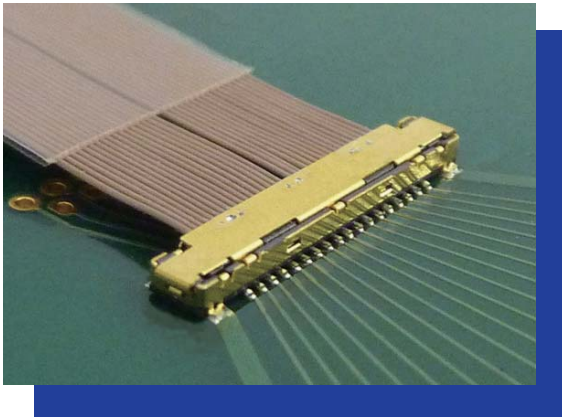

CABLINE[®]-UX

0.25mm Pitch Right Angle Stacking Type

- Mating Height : MAX 1.1mm
- Depth : 2.4mm Super Small Connector
- Easy operation by appropriate click feeling and stable transmission by strong ground structure are remarkable points
- W-Point Contact with High mating reliability
- Soldering connection

【Number of Position】

34p, 40p, 50p

【Ordering Code】

PLUG Connector Set (for Cable)

Parts Ordering (HOUSING)

20510- 0 ** T - 01
 ① ②

Parts Ordering (Metal Cover)

2732- ** 1
 ①

RECEPTACLE Connector Set
 (for PC Board)

20511- 0 ** E
 ① ②

【Applicable Cable Size】

SGC	AWG #44 (Small Diameter) AWG #46
-----	-------------------------------------

①	POS.	34: 34pos 40: 40pos 50: 50pos
②	Packaging	T Tray